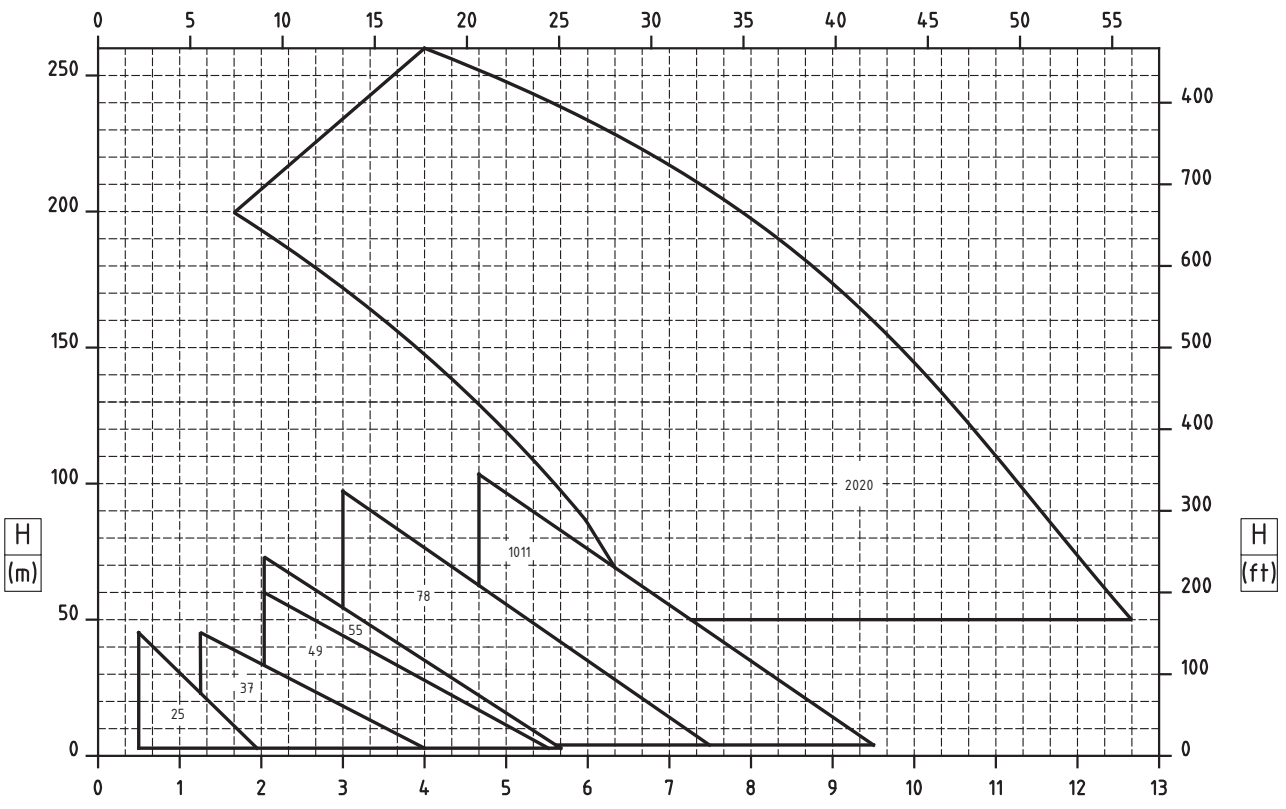

Q (usgpm)

3500 RPM (60 Hz)

Q (m³/h)

Q (usgpm)

1750 RPM (60 Hz)

Q (m³/h)

MARCH PUMPEN GmbH & Co.KG
 Rathenastraße 2
 D-35394 Gießen
 www.march-pumpen.com
 info@march-pumpen.com

Baureihe / Series:	MTA
Typ / Type:	Family Curves
Motor Speed:	3500 / 1750 RPM (60 hz)