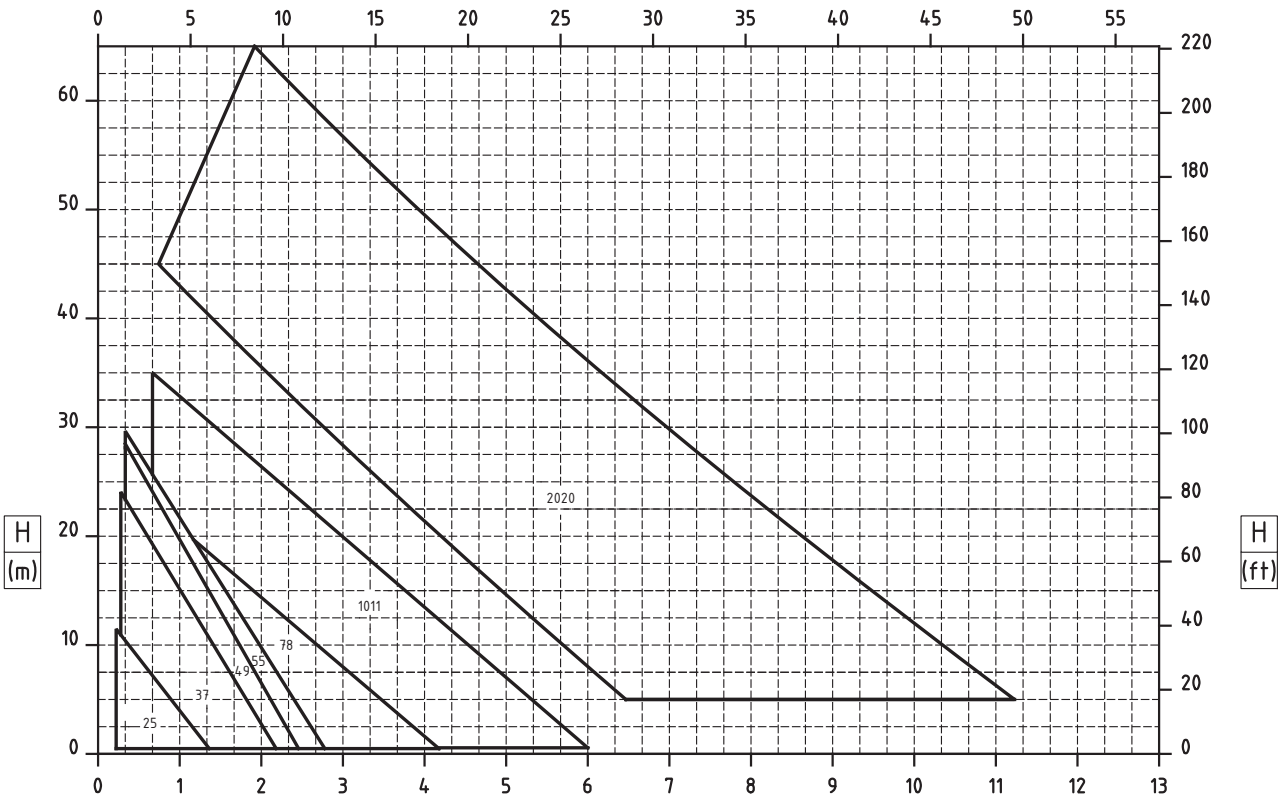

Q (usgpm)

3500 RPM (60 Hz)

Q (m³/h)

Q (usgpm)

1750 RPM (60 Hz)

Q (m³/h)

MARCH PUMPEN GmbH & Co.KG
 Rathenastraße 2
 D-35394 Gießen
 www.march-pumpen.com
 info@march-pumpen.com

Baureihe / Series:	MTA
Typ / Type:	Family Curves
Motor Speed:	3500 / 1750 RPM (60 hz)